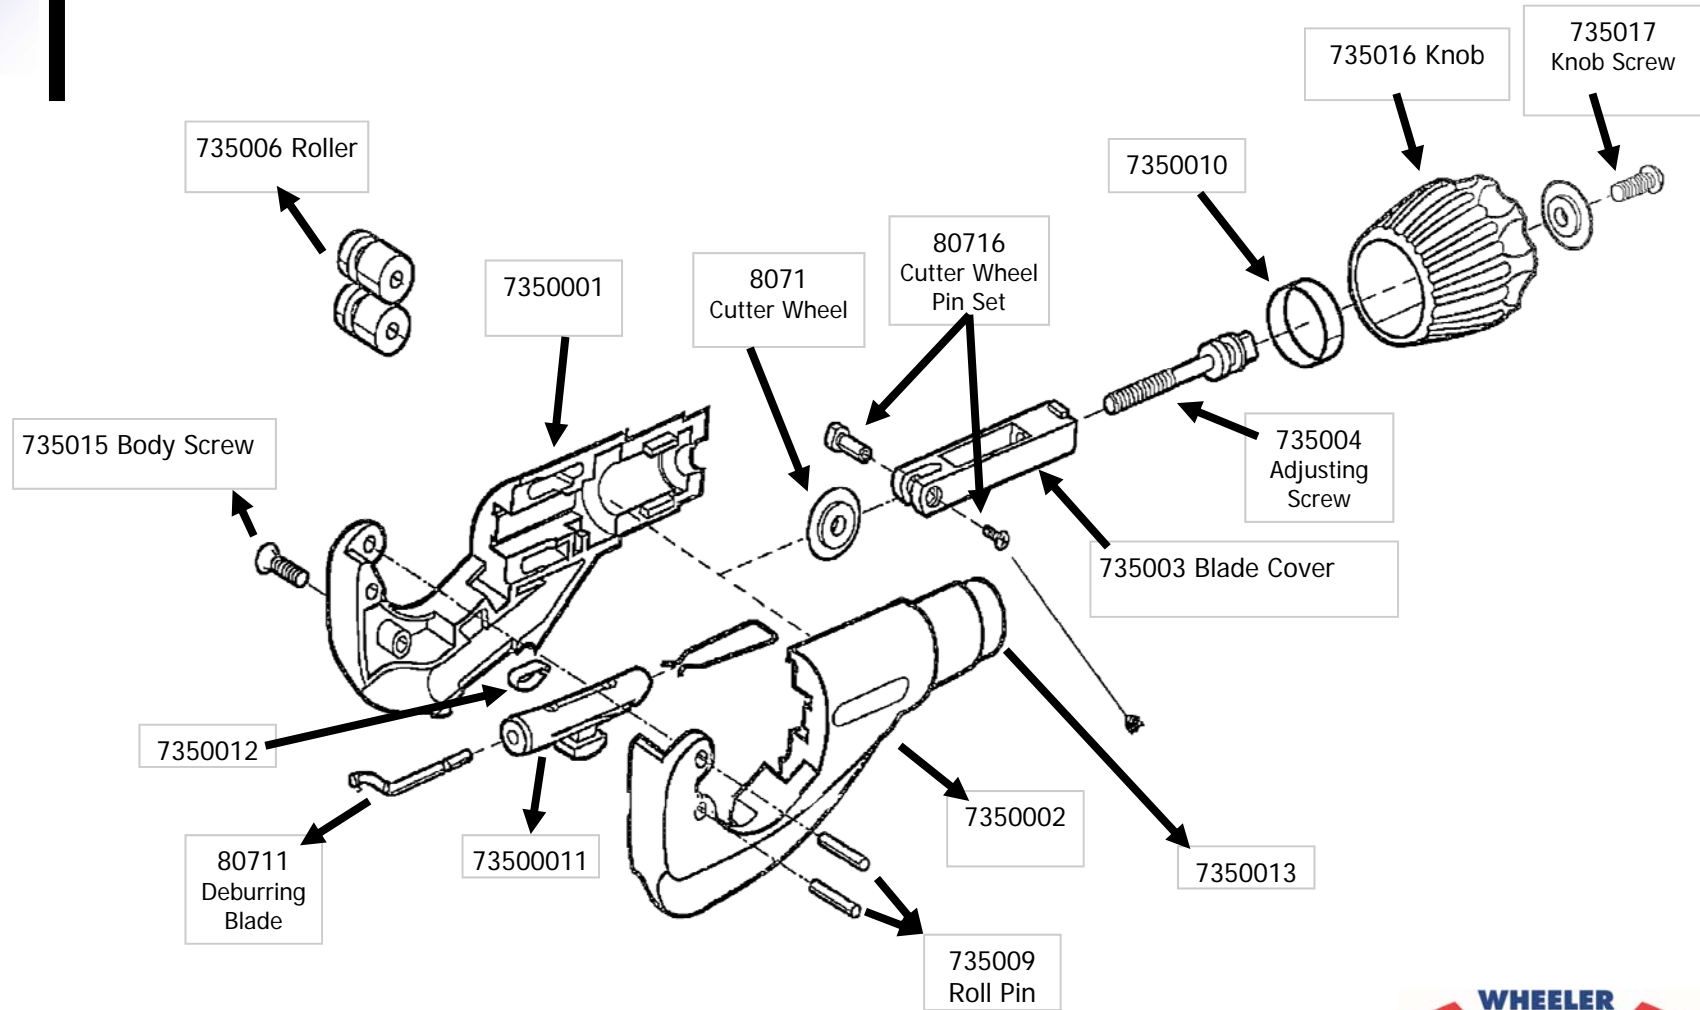

90735 1/4" - 1-3/8" Telescopic Tubing Cutter

Wheeler-Rex
Ashtabula, Ohio
wheeler@wheelerrex.com
www.wheelerrex.com