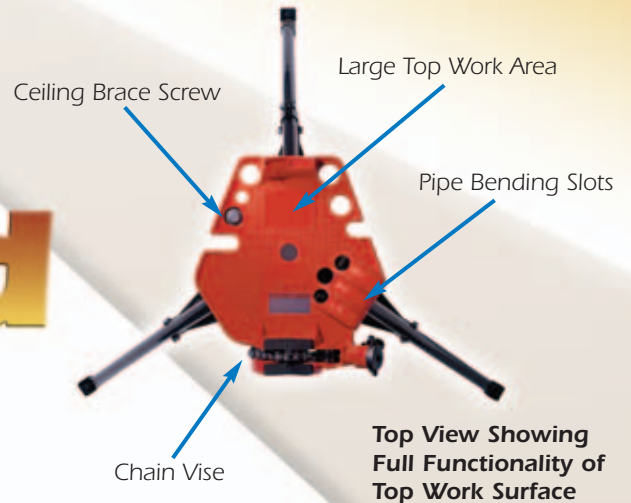

# Tripod Vise Stand

**Model 4160**

- Lightweight and portable
- Built-in chain vise
- Large top work area
- Handles 1/8" to 6" pipe
- Folding lower tray
- Pipe bending slots
- Ceiling brace screw
- Hardened replaceable jaws

## Other Popular Pipe-Working Vises Available from Wheeler-Rex

Folding Tripod  
Vise Support  
Model 851

Floor Model Pipe Stand  
Pipe Holding Capacities  
from 3/4" to 28"

Wheeler Manufacturing, Division of Rex International U.S.A., Inc.  
P.O. Box 688, 3744 Jefferson Road, Ashtabula, Ohio 44005