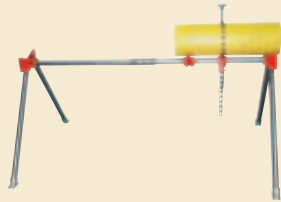

# Tripod Vise Stand

**Model 4160**

- Lightweight and portable
- Built-in chain vise
- Large top work area
- Handles 1/8" to 6" pipe
- Folding lower tray
- Pipe bending slots
- Ceiling brace screw
- Hardened replaceable jaws

## Other Popular Pipe-Working Vises Available from Wheeler-Rex

Folding Tripod  
Vise Support  
Model 851

Floor Model Pipe Stand  
Pipe Holding Capacities  
from 3/4" to 28"

Wheeler Manufacturing, Division of Rex International U.S.A., Inc.  
P.O. Box 688, 3744 Jefferson Road, Ashtabula, Ohio 44005